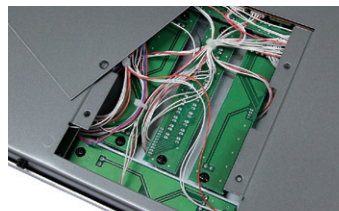

CLOSE-UP

1. Volume Boost (GAIN BOOST)

Higher output gain level and headphone volume level when supplying power with the optional power adaptor. (not included)

2. JOG sensor control

New adjust knobs for speedy and accurate control.

3. Direct Audio Thru

Audio fed to the MIC/AUX input can now be directly sent to the Master outputs with the THRU switch turned ON, minimizing latency of when fed through ITCH.

4. Optional Vestax Digital Fader (not included)

The VCI-300 Cross fader can be upgraded to Vestax's new magnetic sensor system digital fader CF-X2.

5. Mini headphone jack

1/8 inch headphone connection along with standard 1/4 inch connection

SYSTEM REQUIREMENTS

A) Windows XP

OS : XP SP2 or higher
32&64bit is supported
CPU : Pentium4 mobile 2GHz or higher
RAM : 1GB or higher
Others : 1024x768 screen resolution
Hard disk space for music
Available USB port

NOTE : Intel Celeron, ATOM, AMD is not supported.

B) Windows Vista&7

OS : Vista SP1 or higher
32&64bit is supported
CPU : Intel Core Duo 1.6GHz or higher
RAM : 1GB or higher
Others : 1024x768 screen resolution
Hard disk space for music
Available USB port

C) Macintosh

OS : Mac OS X 10.5 or higher
CPU : Intel Core Duo 1.6GHz or higher
RAM : 1GB or higher
Others : 1024x768 screen resolution
Hard disk space for music
Available USB port

SPECIFICATIONS

USB Port (Bus powered)
MIC INPUT x 1
AUX INPUT : RCA x 2
HEADPHONES OUT x 2 (3.5mm & 6.3mm)
MASTER OUT : PHONE x 2, RCA x 2

INPUT FADER CURVE CONTROL x 1
CROSS FADER CURVE CONTROL x 1
DIMENSIONS : 410(W)x43(H)x275(D)
(Excluding knob height)
WEIGHT : 3.2kg
ADAPTOR (OPTION) : DC-7.5V 500mA

Bundled items:
ITCH software (CD-ROM)
USB cable

Replacement fader (not included)
IF-300 / CF-300