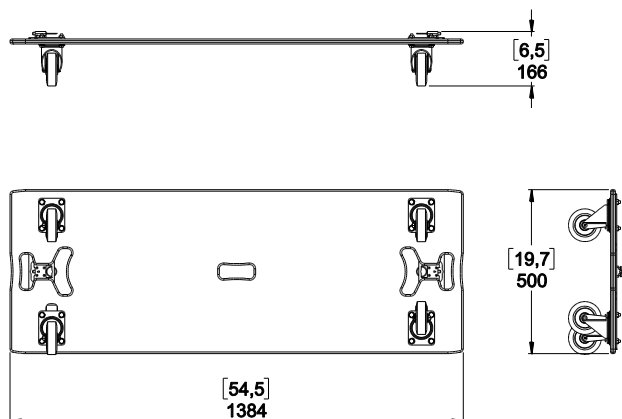

RS18 Wheel board

Contents:

Weight: 16 kg / 35 lb

Dimensions:

Storage

Use:

Pull the 2 latches at the same time and put the wheel board in place with the help of the 2 spigots on cabinet.

Release the 2 latches