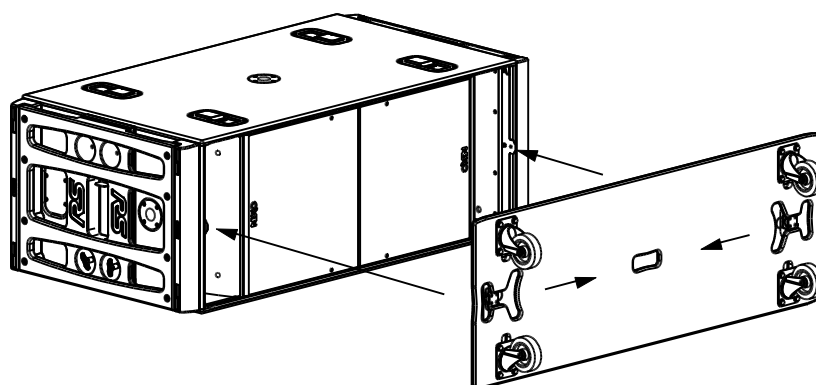

RS18 Wheel board

Contents:

Weight: 16 kg / 35 lb

Dimensions:

Storage

Use:

Pull the 2 latches at the same time and put the wheel board in place with the help of the 2 spigots on cabinet.

Release the 2 latches