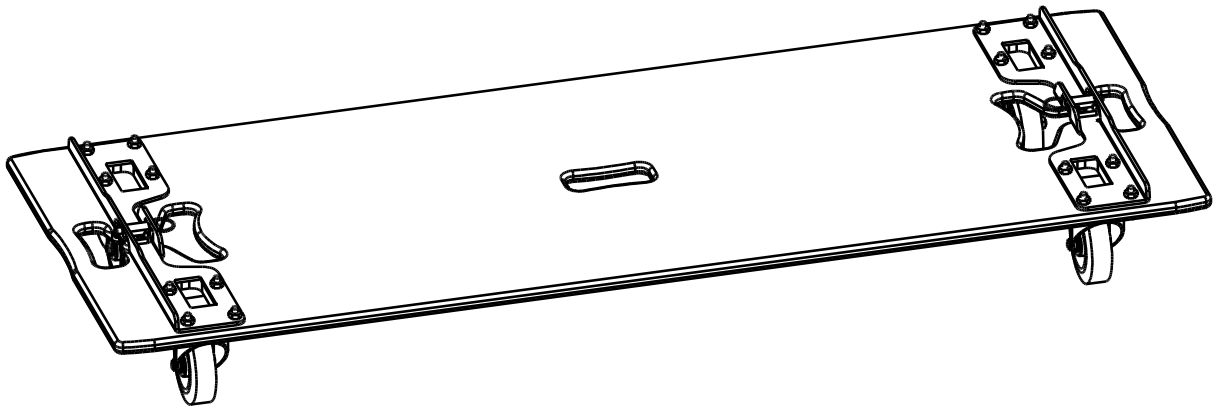

RS18 Wheel board

Contents:

Weight: 16 kg / 35 lb

Dimensions:

Storage

Use:

Pull the 2 latches at the same time and put the wheel board in place with the help of the 2 spigots on cabinet.

Release the 2 latches