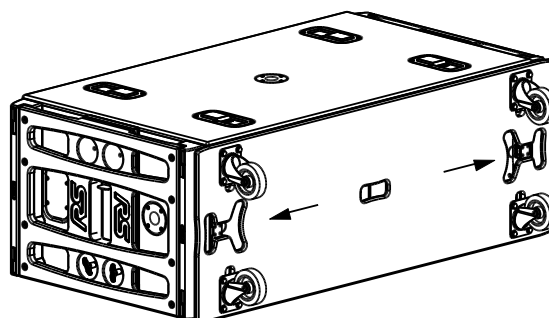

RS18 Wheel board

Contents:

Weight: 16 kg / 35 lb

Dimensions:

Storage

Use:

Pull the 2 latches at the same time and put the wheel board in place with the help of the 2 spigots on cabinet.

Release the 2 latches