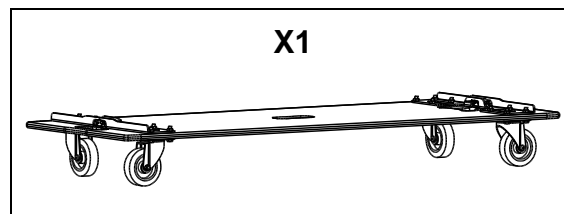

RS18 Wheel board

Contents:

Weight: 16 kg / 35 lb

Dimensions:

Storage

Use:

Pull the 2 latches at the same time and put the wheel board in place with the help of the 2 spigots on cabinet.

Release the 2 latches