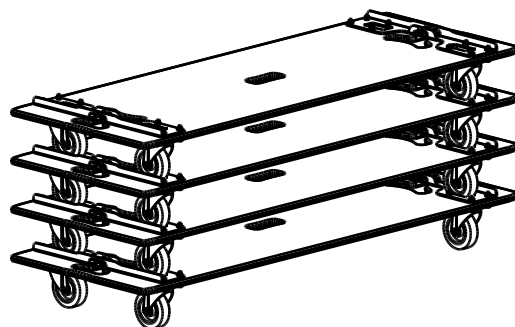

RS18 Wheel board

Contents:

Weight: 16 kg / 35 lb

Dimensions:

Storage

Use:

Pull the 2 latches at the same time and put the wheel board in place with the help of the 2 spigots on cabinet.

Release the 2 latches